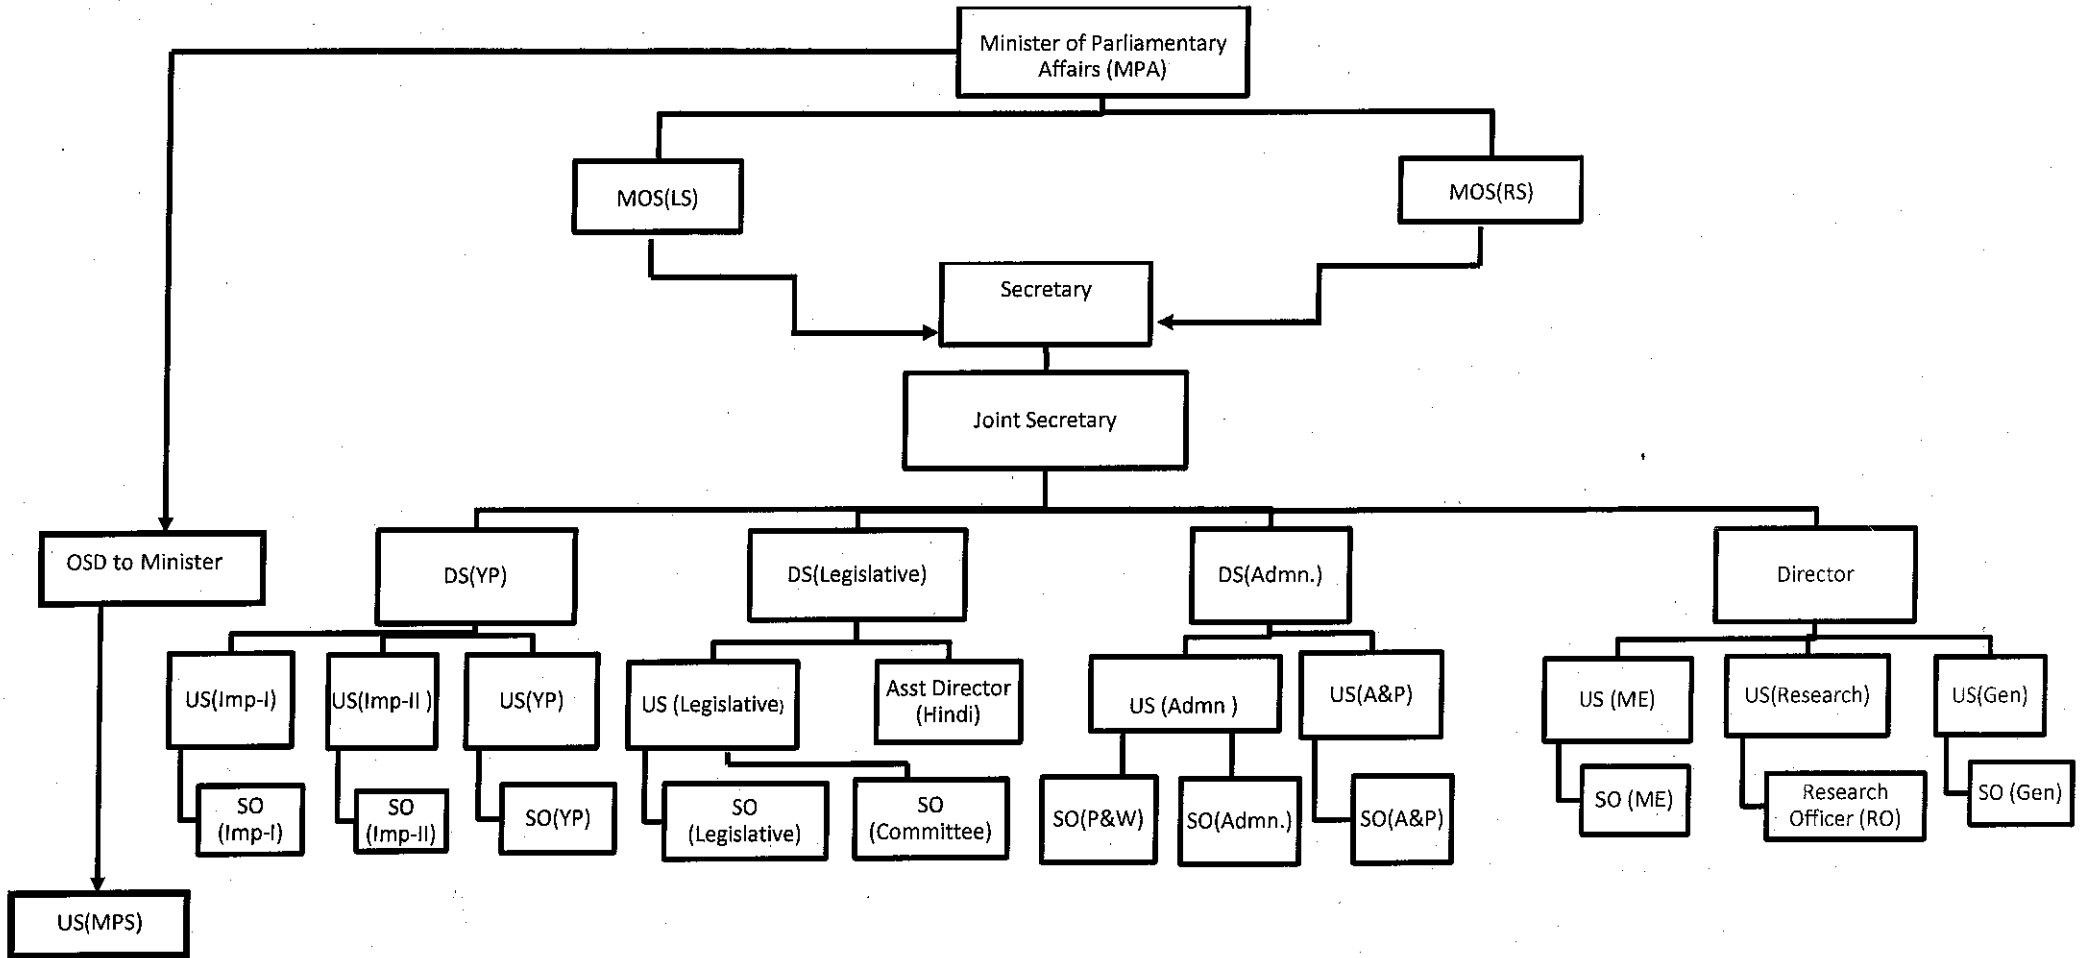

ORGANISATIONAL CHART OF MINISTRY OF PARLIAMENTARY AFFAIRS

LEGENDS :

MPA- Minister of Parliamentary Affairs
 MOS- Minister of State
 DS- Deputy Secretary
 US- Under Secretary

Admn.-Administration
 YP- Youth Parliament
 Imp.-Implementation
 MPS- Minister's Personal Section
 SO- Section Officer

Gen-General
 ME-Members' Emoluments
 A&P- Accounts & Purchase
 P&W- Protocol & Welfare
 RO- Research Officer