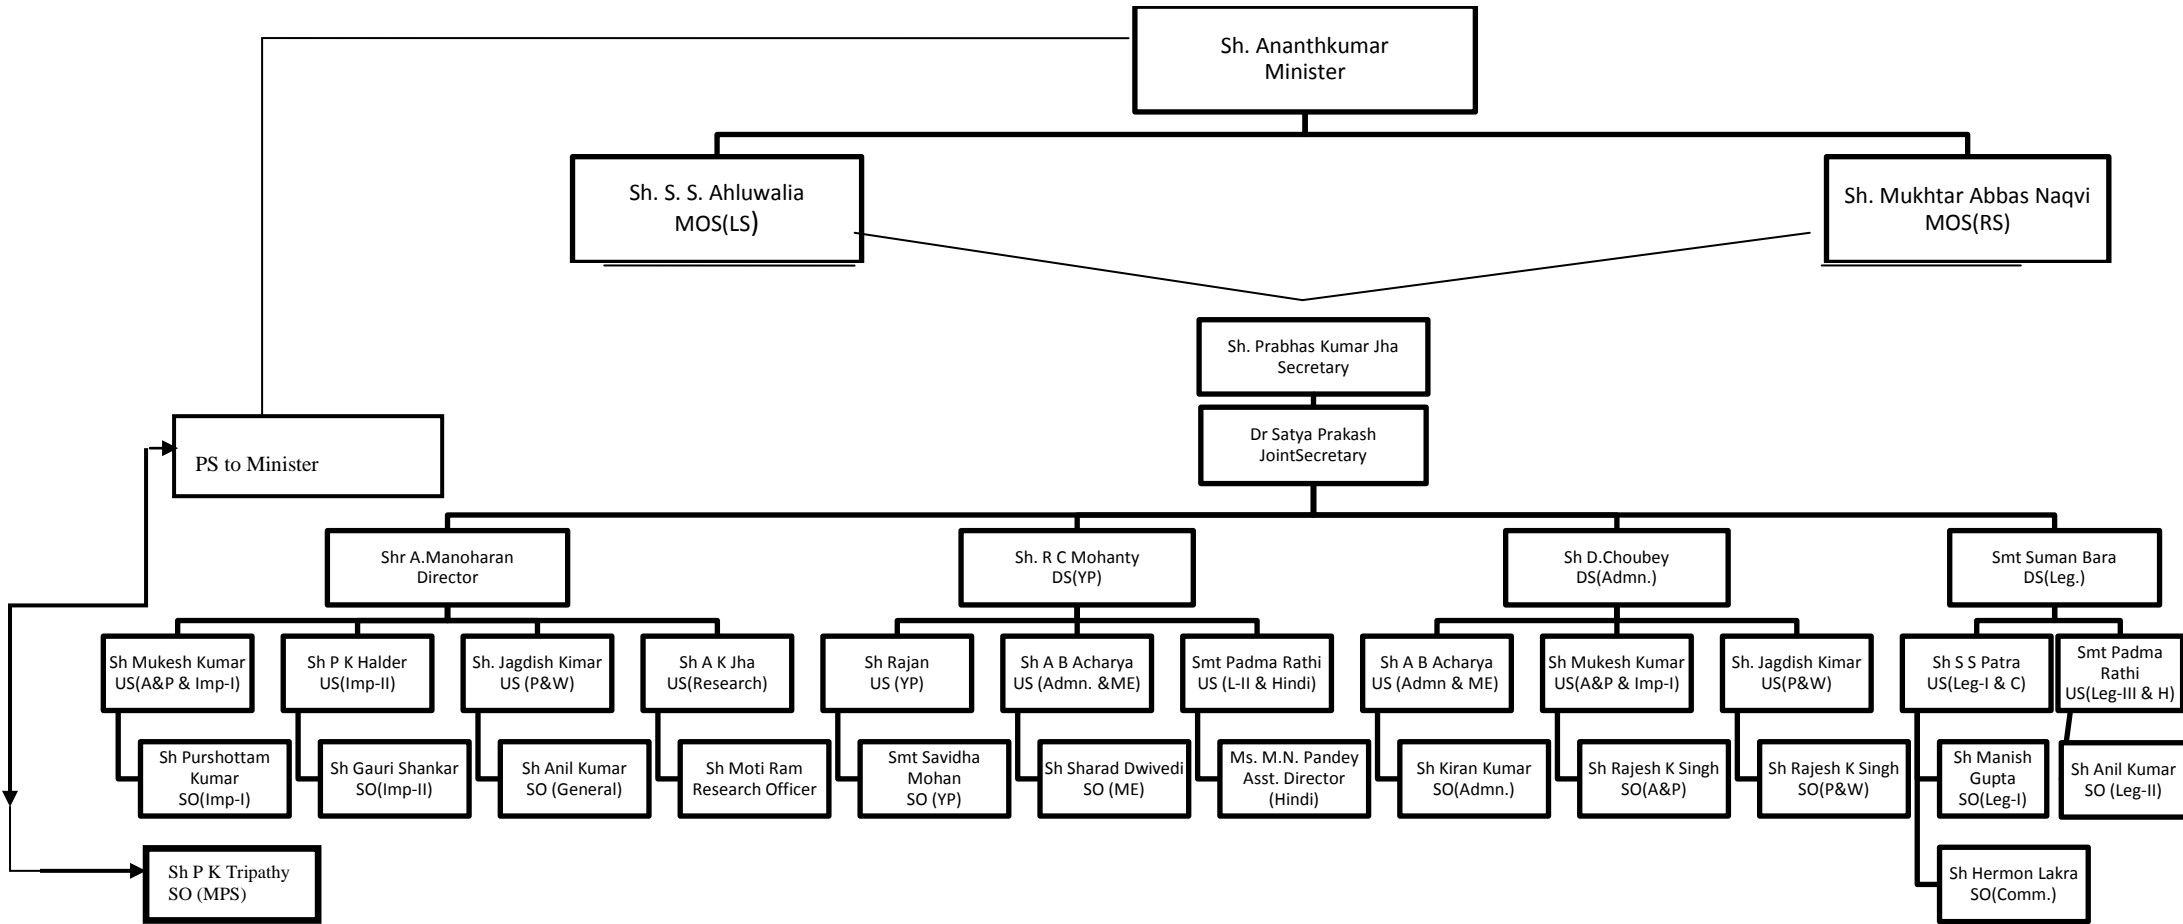

ORGANISATIONAL CHART OF MINISTRY OF PARLIAMENTARY AFFAIRS

LEGENDS :

MPA- Minister of Parliamentary Affairs
 MOS- Minister of State
 DS- Deputy Secretary
 US- Under Secretary
 SO- Section Officer
 MPS- Minister's Personal Section

A-Administration
 L-Legislative
 YP- Youth Parliament
 Imp.-Implementation
 H- Hindi
 R-Research

G-General
 C-Committee
 ME-Members' Emoluments
 A&P- Accounts & Purchase
 P&W- Protocol & Welfare
 RO- Research Officer