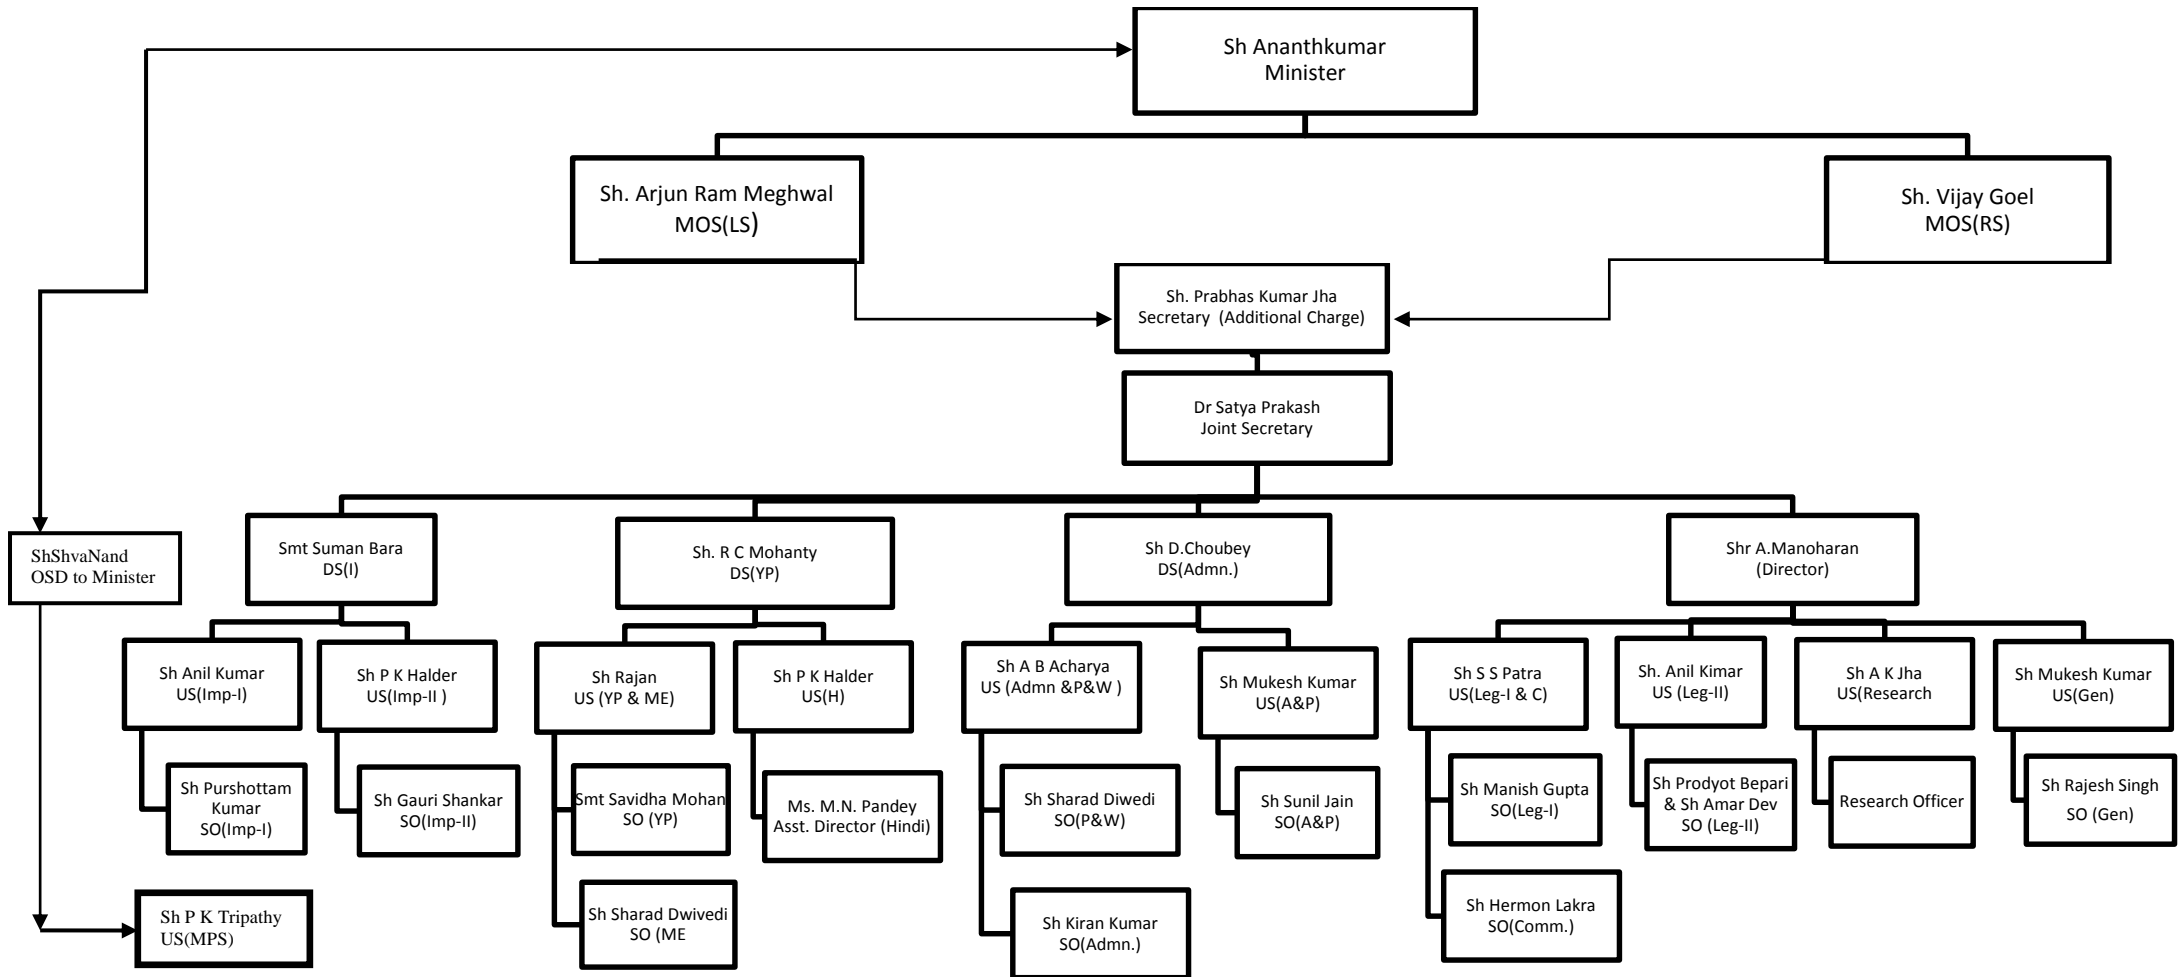

ORGANISATIONAL CHART OF MINISTRY OF PARLIAMENTARY AFFAIRS

LEGENDS :

MPA- Minister of Parliamentary Affairs
 MOS- Minister of State
 DS- Deputy Secretary
 US- Under Secretary
 SO- Section Officer
 MPS- Minister's Personal Section

A-Administration
 L-Legislative
 YP- Youth Parliament
 Imp.-Implementation
 H- Hindi
 R-Research

G-General
 C-Committee
 ME-Members' Emoluments
 A&P- Accounts & Purchase
 P&W- Protocol & Welfare
 RO- Research Officer