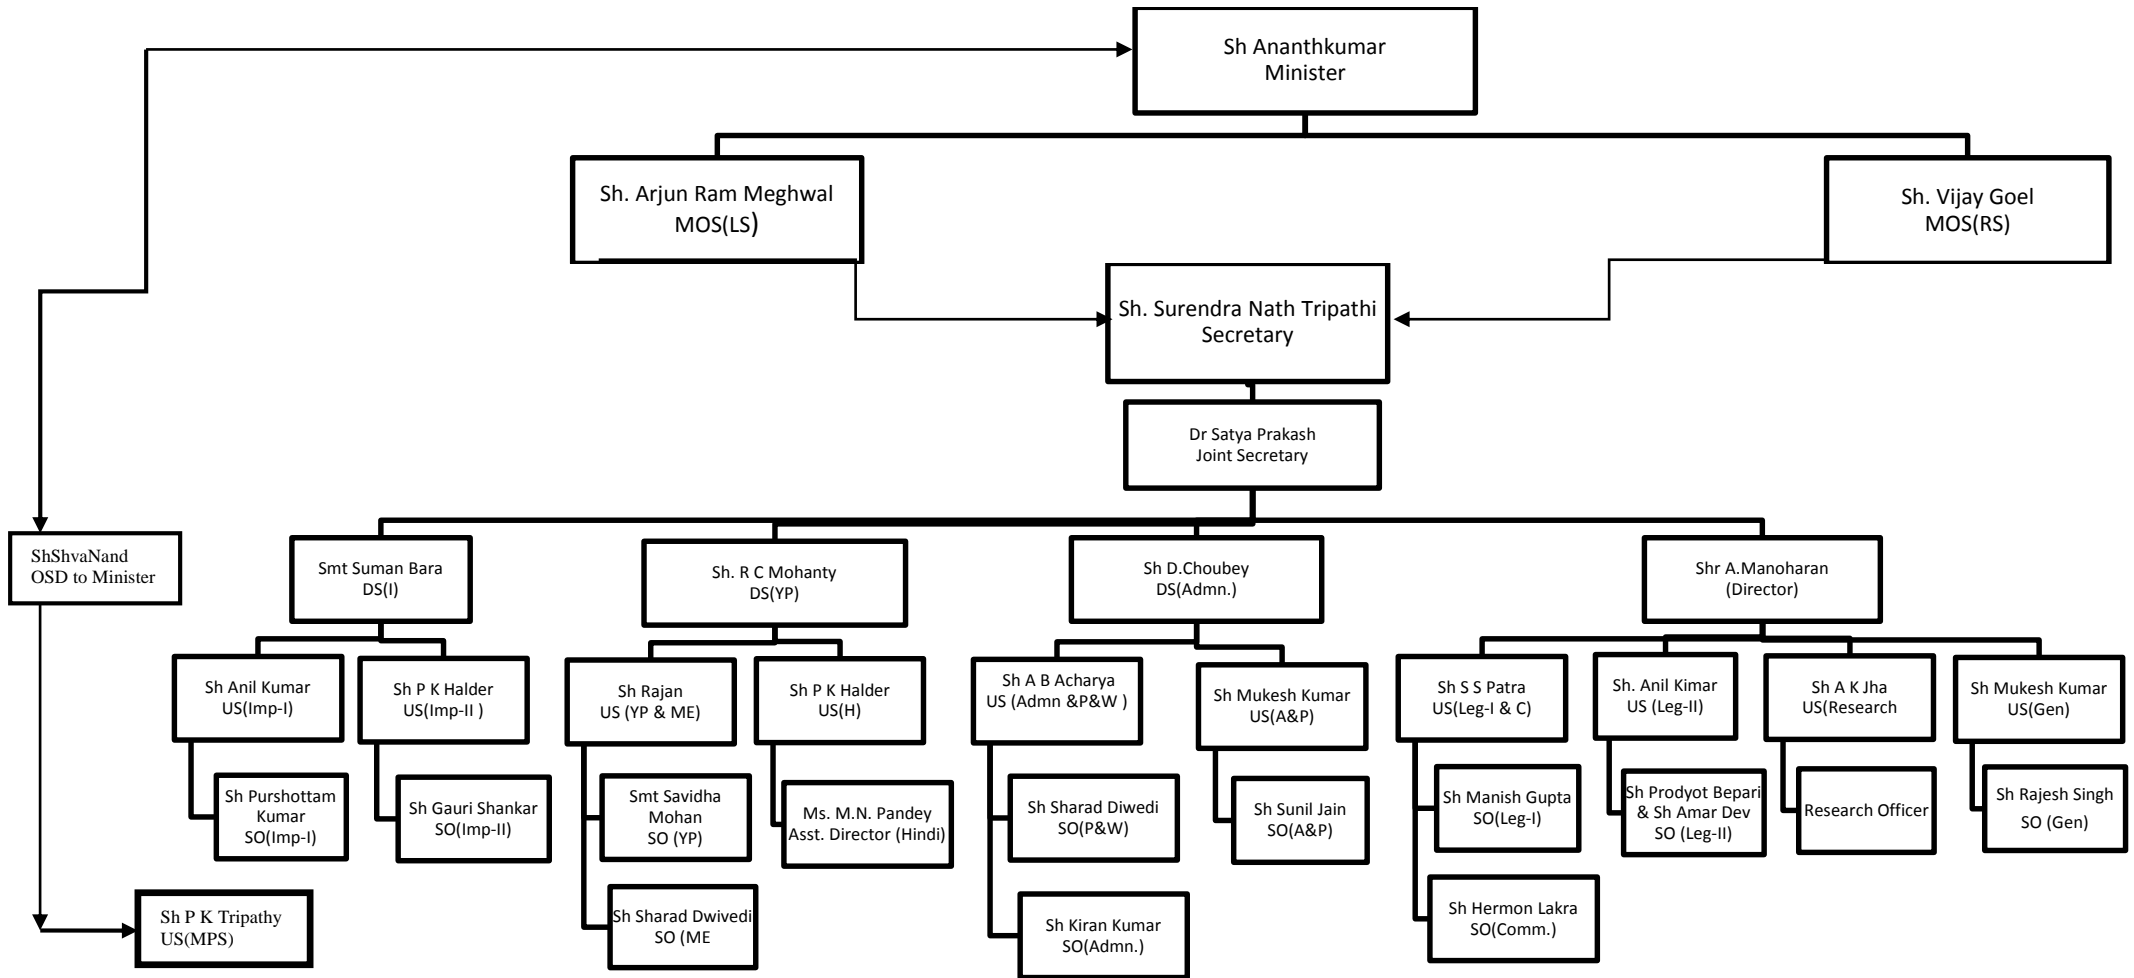

# ORGANISATIONAL CHART OF MINISTRY OF PARLIAMENTARY AFFAIRS

**LEGENDS :**

MPA- Minister of Parliamentary Affairs  
 MOS- Minister of State  
 DS- Deputy Secretary  
 US- Under Secretary  
 SO- Section Officer  
 MPS- Minister's Personal Section

A-Administration  
 L-Legislative  
 YP- Youth Parliament  
 Imp.-Implementation  
 H- Hindi  
 R-Research

G-General  
 C-Committee  
 ME-Members' Emoluments  
 A&P- Accounts & Purchase  
 P&W- Protocol & Welfare  
 RO- Research Officer